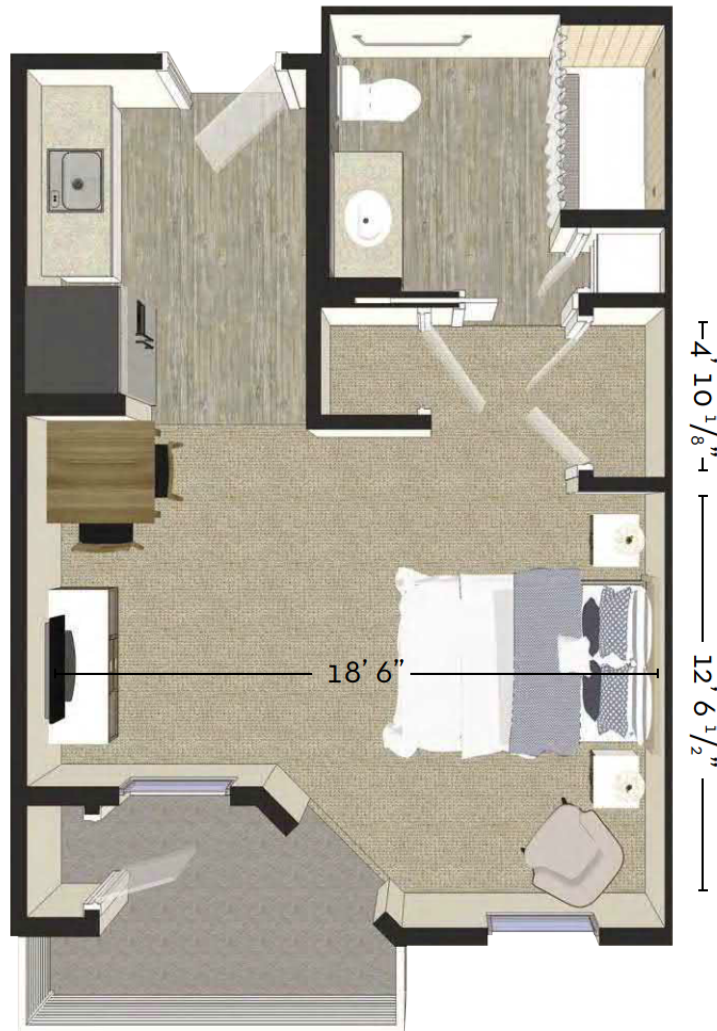

HOLLY

STUDIO

413 SQ FT

WATERCREST
PALM BEACH GARDENS

Assisted Living Facility License #13239

*All dimensions are approximate.