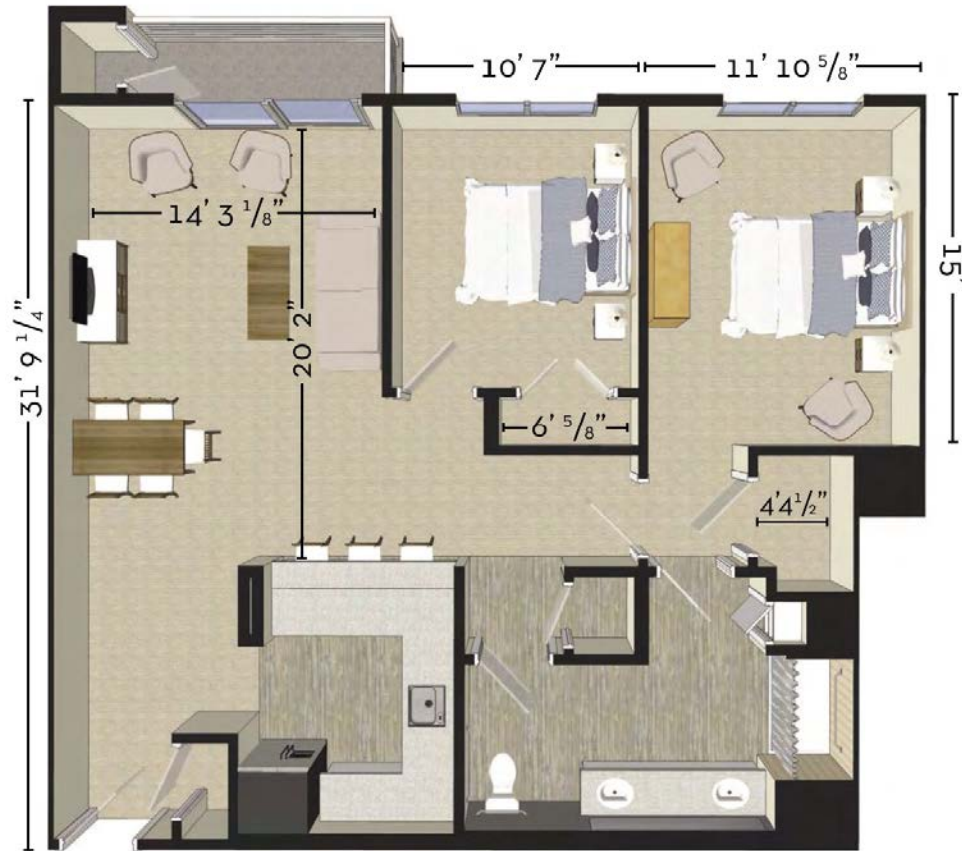

CYPRESS

WATERCREST
PALM BEACH GARDENS

TWO BEDROOM / ONE BATH 1112 SQ FT

Assisted Living Facility License #13239

*All dimensions are approximate.