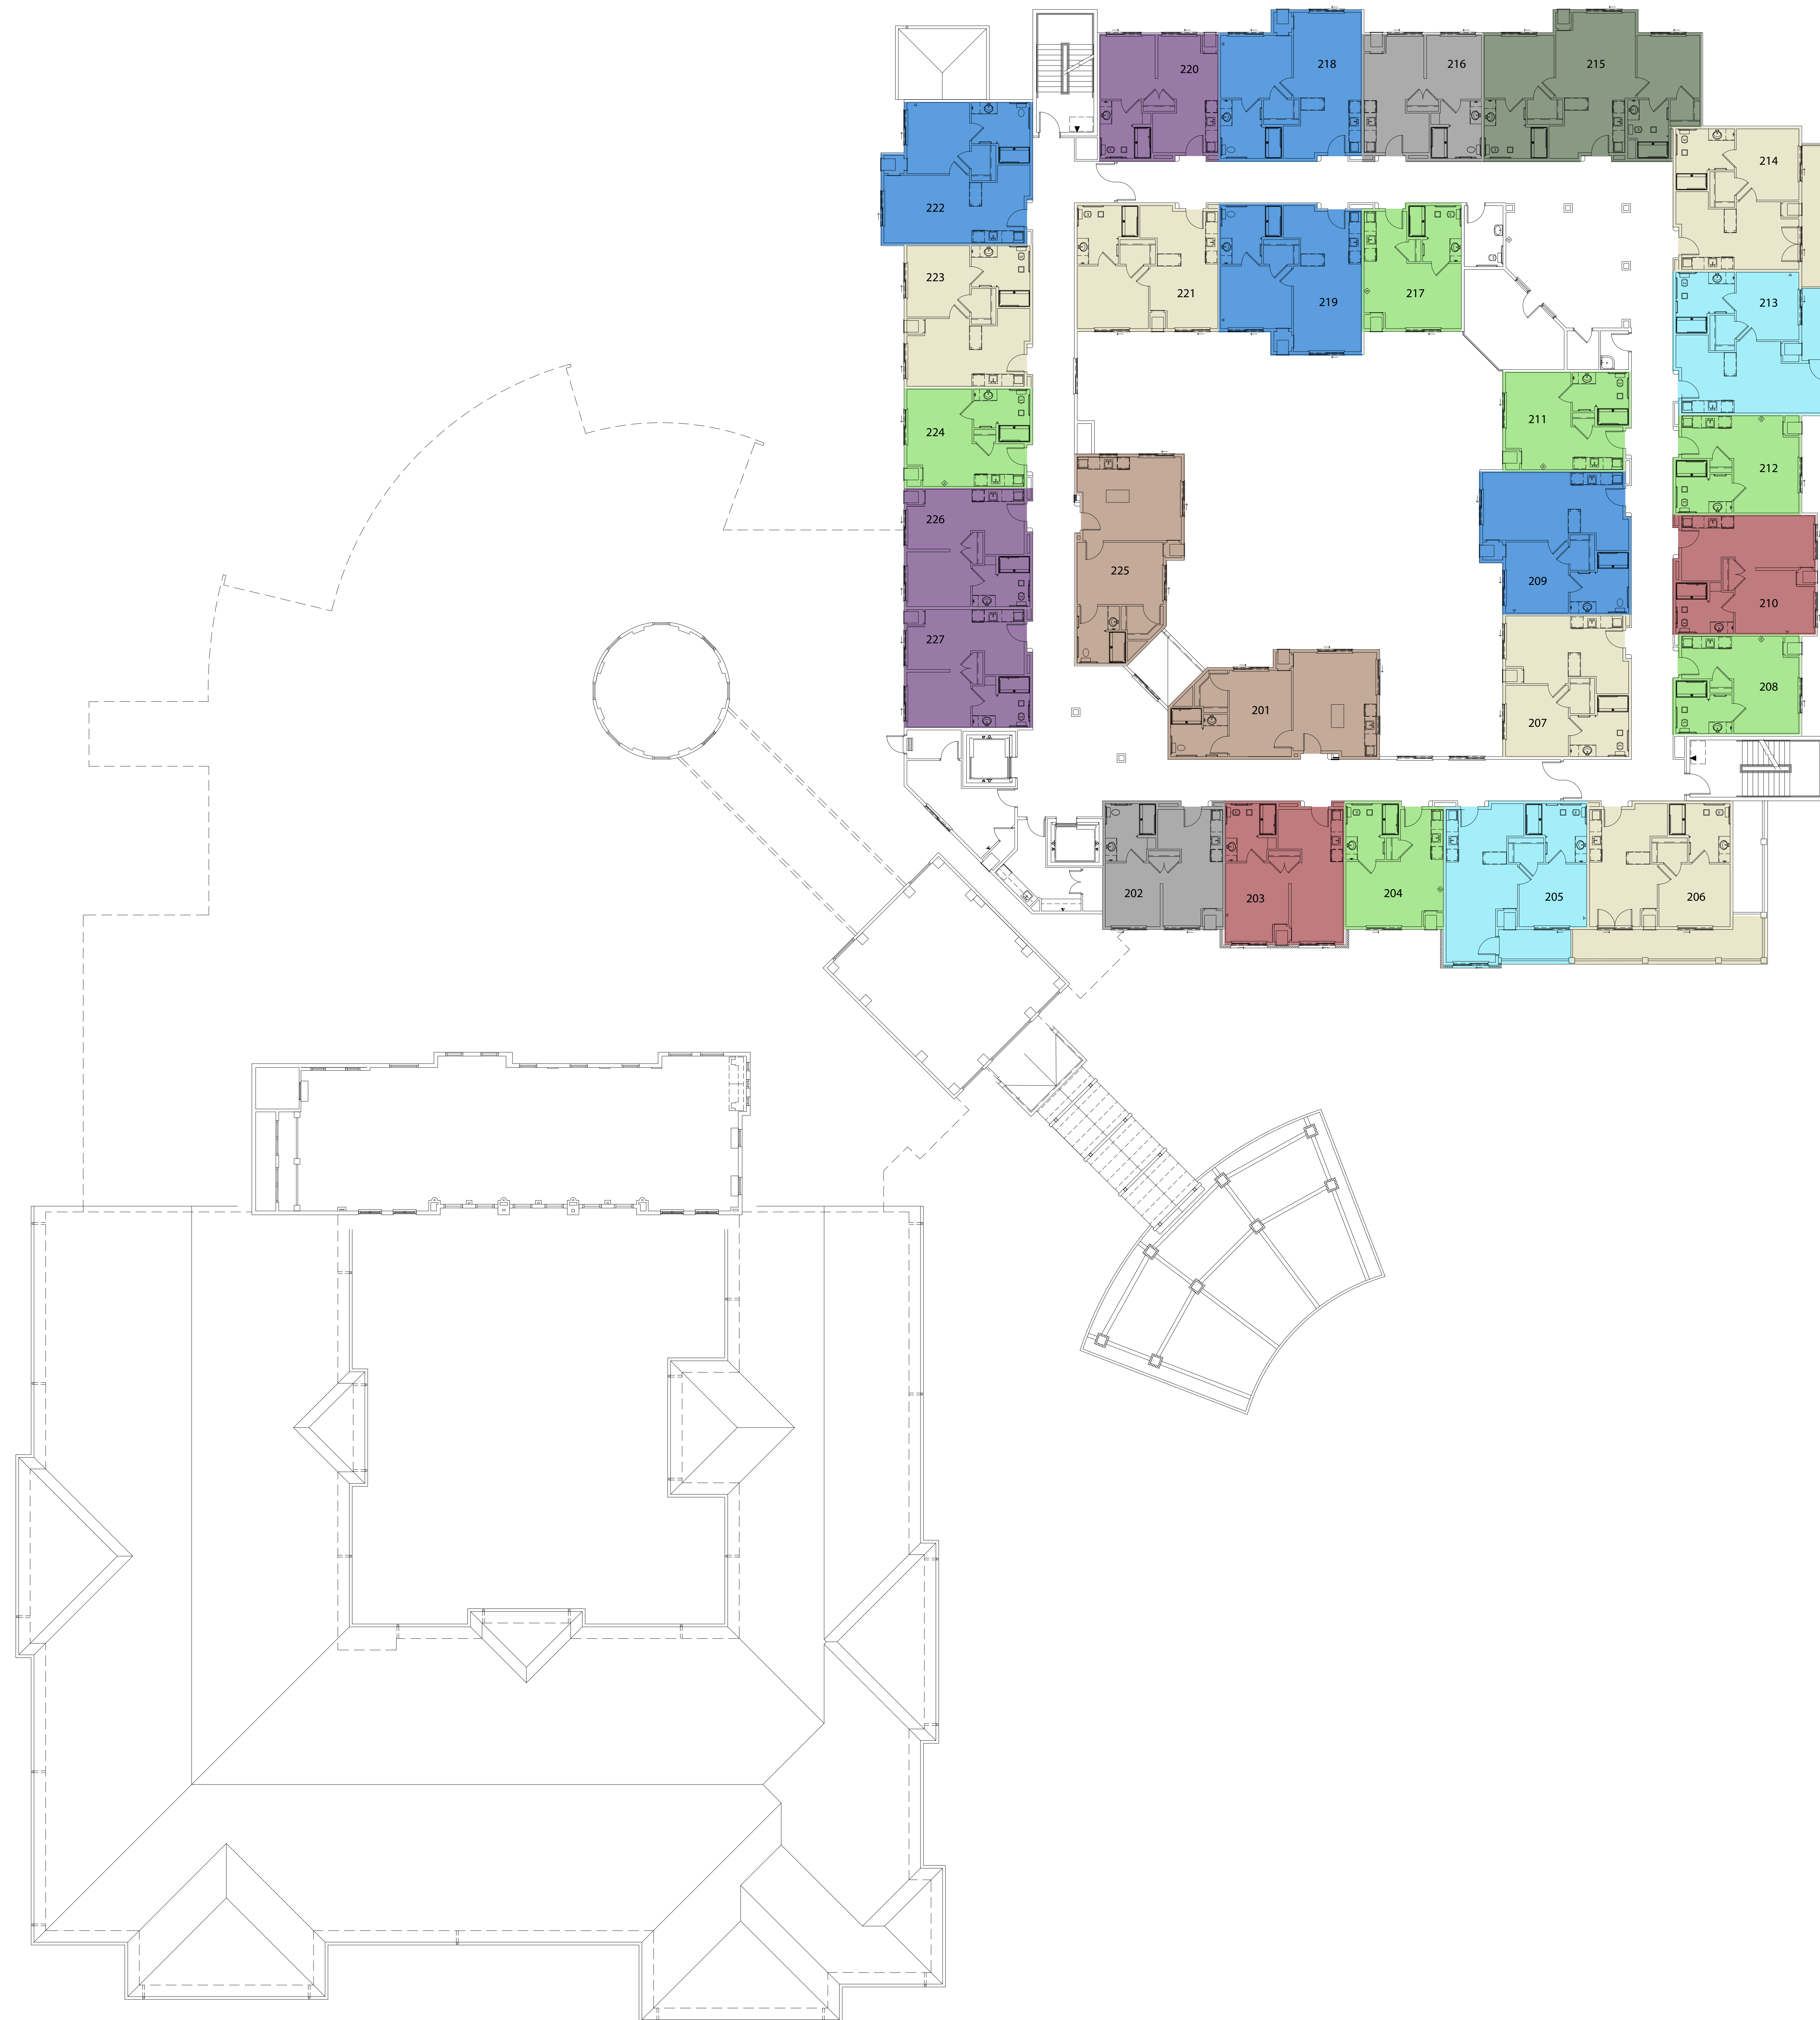

# WATERCREST

COLUMBIA

### RESIDENCE LEGEND

- |                            |          |
|----------------------------|----------|
| Grace MC Private Suite     | Hibiscus |
| Joy MC Deluxe Suite - B    | Azalea   |
| Grace MC Private Suite - B | Poplar   |
| Joy MC Deluxe Suite        | Bayberry |
| Dawn MC Deluxe Suite       | Sycamore |
| Faith MC Deluxe Suite      | Calico   |
| Willow                     | Magnolia |
| Mulberry                   |          |